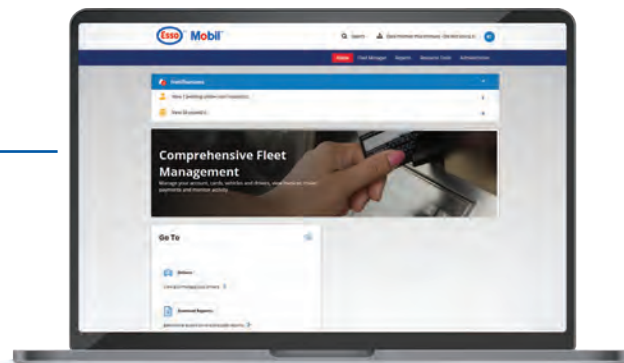

Enjoy broad acceptance and quality fuels

Manage your account in real time with essofleetonline.com

- Go paperless! Save time and reduce paperwork.
- Manage your account online with our easy to use online account management tool

Enjoy the convenience of the largest retail and diesel network in Canada

There are over 2,000 Esso™ and Mobil™ Stations across Canada. Visit www.esso.ca/find-station to find locations that are convenient to your business. Have your drivers download our mobile fuel finder app to find stations near where they are. Visit essostations.ca or download our Speedpass+ mobile app to find Esso and Mobil stations near you.